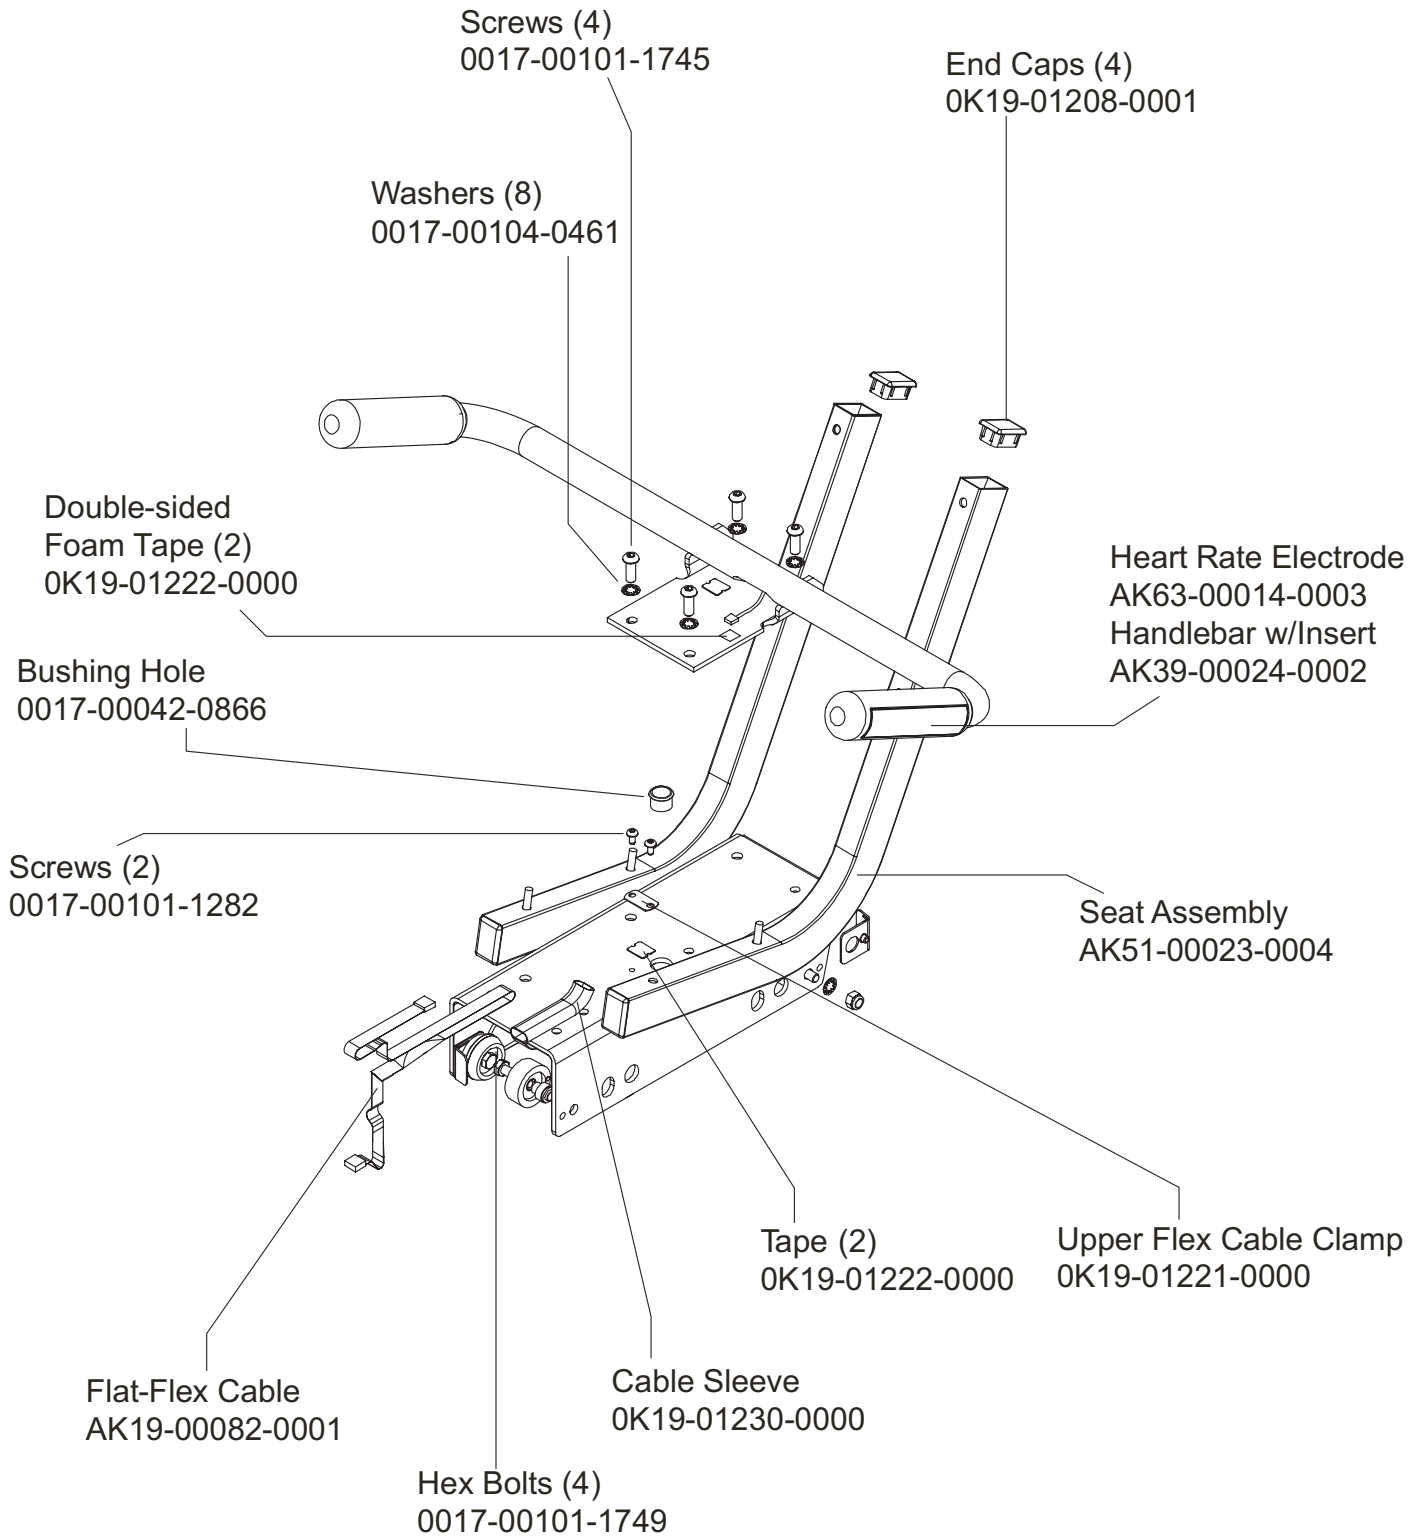

Seat Assembly .....14

Seat Bottom Assembly .....15

Seat Frame Assembly .....16

Seat Pads and Accessory Tray .....17

Extrusion Assembly.....18

Seat Locking Assembly .....19

Wheel and Leveler .....20

Cables .....21

Description	Part No.
OPERATION MANUAL	M051-00K39-A167
POWER OPTION KIT 120V	GK39-00002-0002
POWER OPTION KIT 240/50V UK	GK39-00002-0004
POWER OPTION KIT 240V+AUS	GK39-00002-0005
POWER OPTION KIT 230/50V CON	GK39-00002-0006
HARDWARE BAG	GK39-00002-0008
TOUCH UP PAINT: SPRAY CAN .5 OZ BOTTLE W/APPLICATOR .33 OZ PEN	0017-00008-0204 0017-00008-0205 0017-00008-0206
SERVICE MANUAL	M051-00K39-A012

Resistor Assembly  
AK39-00020-0001

Power Control Board Assembly  
AK39-00022-0001

Alternator w/Pulley Assembly  
AK63-00093-0000

Alternator Pulley  
0K61-02500-0001

Alternator  
0017-00009-0841

Locking Nut  
0017-00103-0117

Washer  
0017-00104-0044

Bolt  
0017-00101-0956

Intermediate Shaft and Bearing  
Assembly GK63-00002-0007

Idler Bracket Assembly  
AK63-00021-0000

Locking Assembly  
AK51-00053-0001

Cable Coax - AK32-00020-0001  
Cable Power Ext - AK32-00078-0001